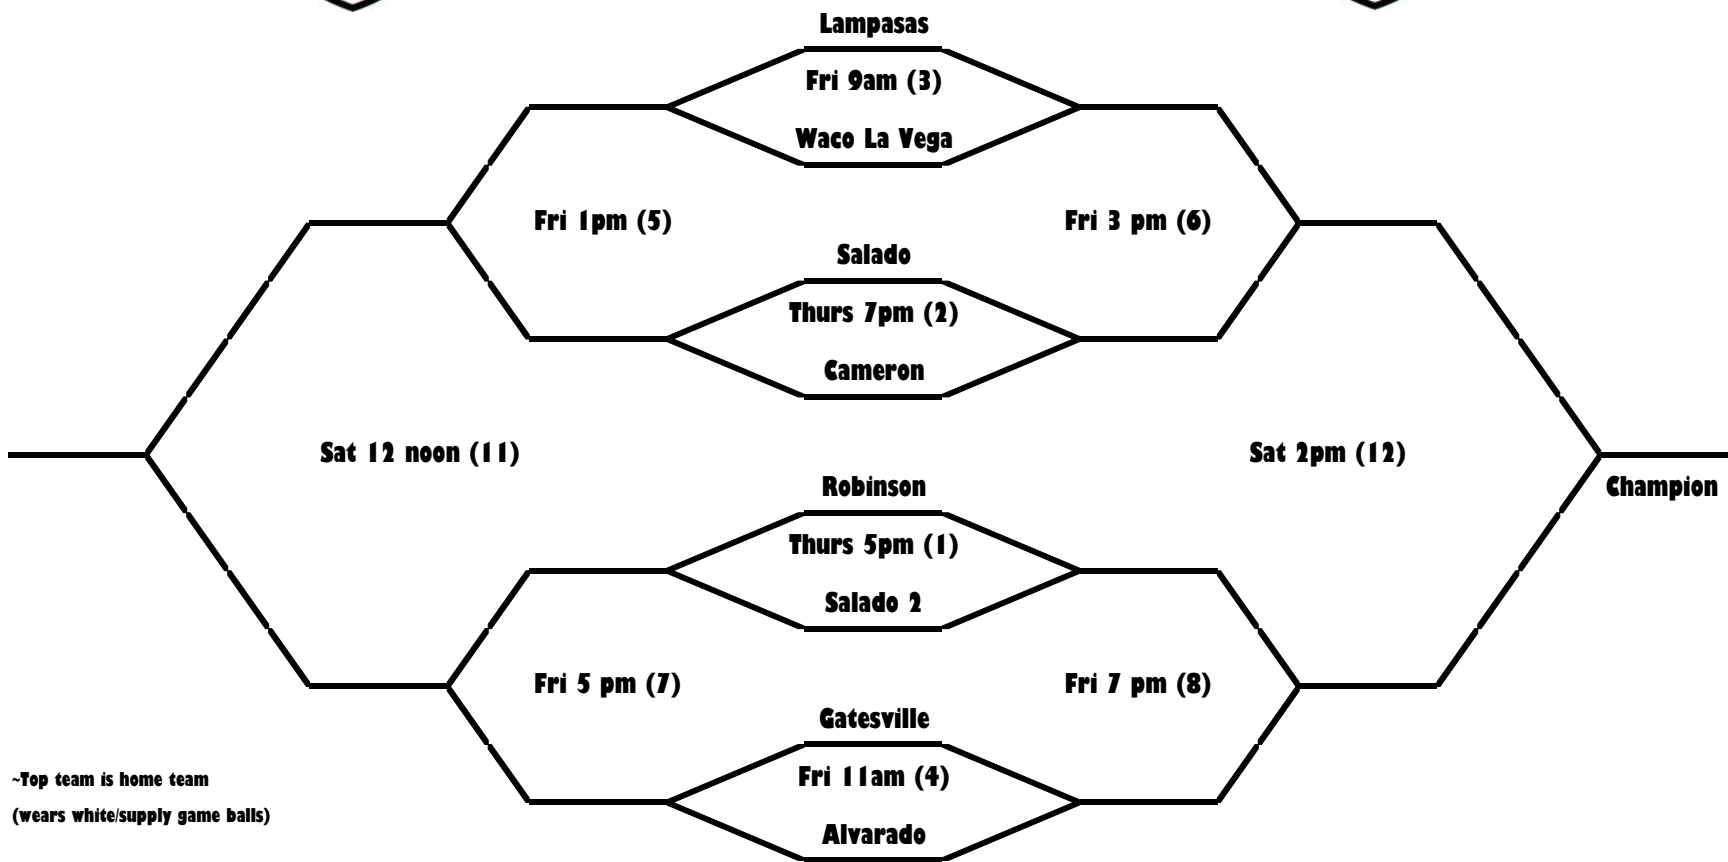

Eagle 3A Classic

1st Annual

January 26-28, 2012

-Top team is home team
(wears white/supply game balls)

- games ending in tie will go
directly to UIL shootout